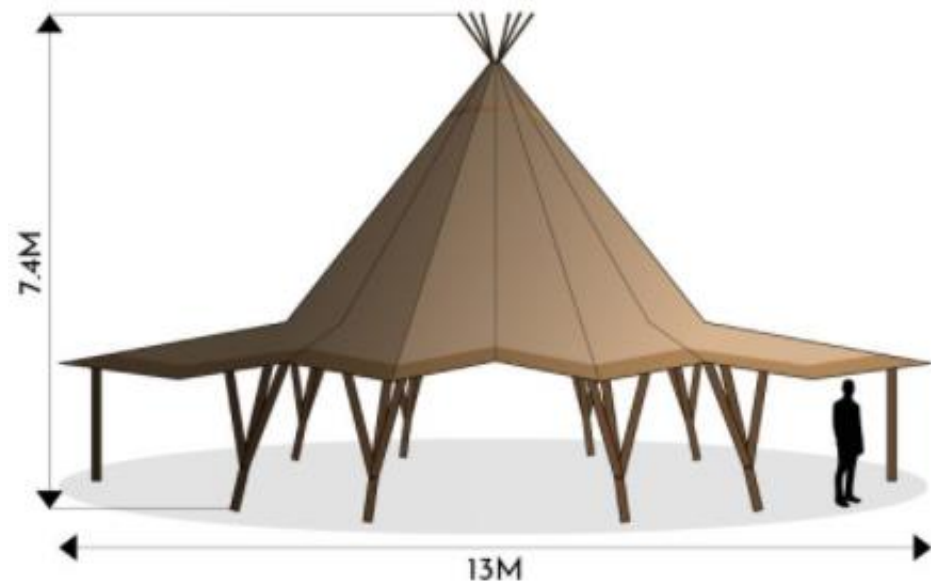

The Technical Part

SPECIFICATION

SIDES UP

Diameter	10.3M	13M
Total Height	7.4M	
Maximum Pole Length	8.25M	
Covered Area	83M ²	132M ²
Weight of Canvas	84K	
Number of Standing People	80	100
Number of Seated People	72	128
Number of Sleeping People	50	-

A Single
(Traditional)

A Single
(Witches Hat)

Some of our
clients

bsi.

Birch

DIAGEO

A large, illuminated teepee tent is the central focus, set in a lush garden at dusk. The tent is made of a light-colored fabric and is supported by wooden poles. It is decorated with numerous warm white string lights that create a cozy, inviting glow. The tent is situated on a wooden deck. In the foreground, there are various plants, including tall grasses and hydrangeas. The background is filled with dense green trees, and the sky is a deep blue. A sunburst graphic is positioned at the top center of the image, with the text "The Tipis" written below it in a white, serif font.