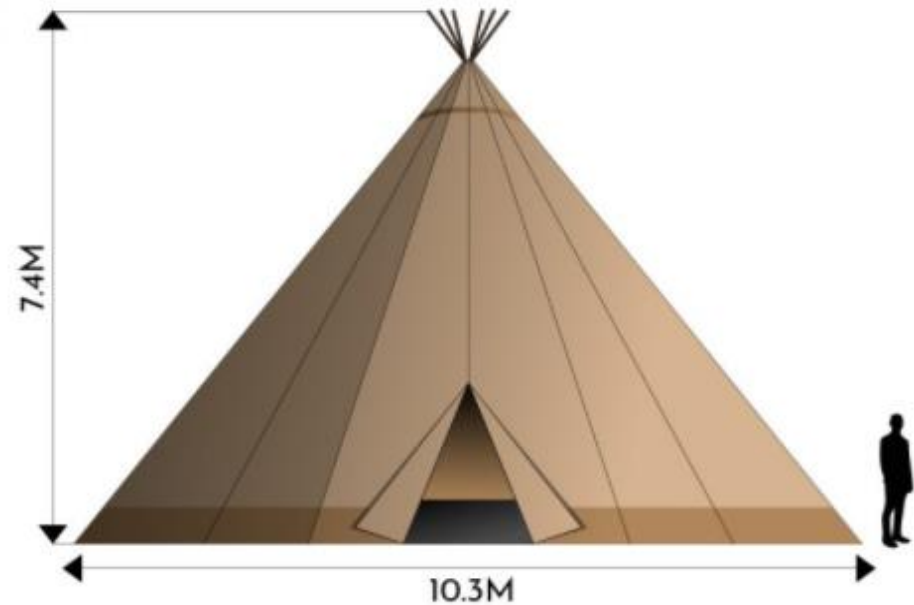

The Technical Part

SPECIFICATION

SIDES UP

Diameter	10.3M	13M
Total Height	7.4M	
Maximum Pole Length	8.25M	
Covered Area	83M ²	132M ²
Weight of Canvas	84K	
Number of Standing People	80	100
Number of Seated People	72	128
Number of Sleeping People	50	-