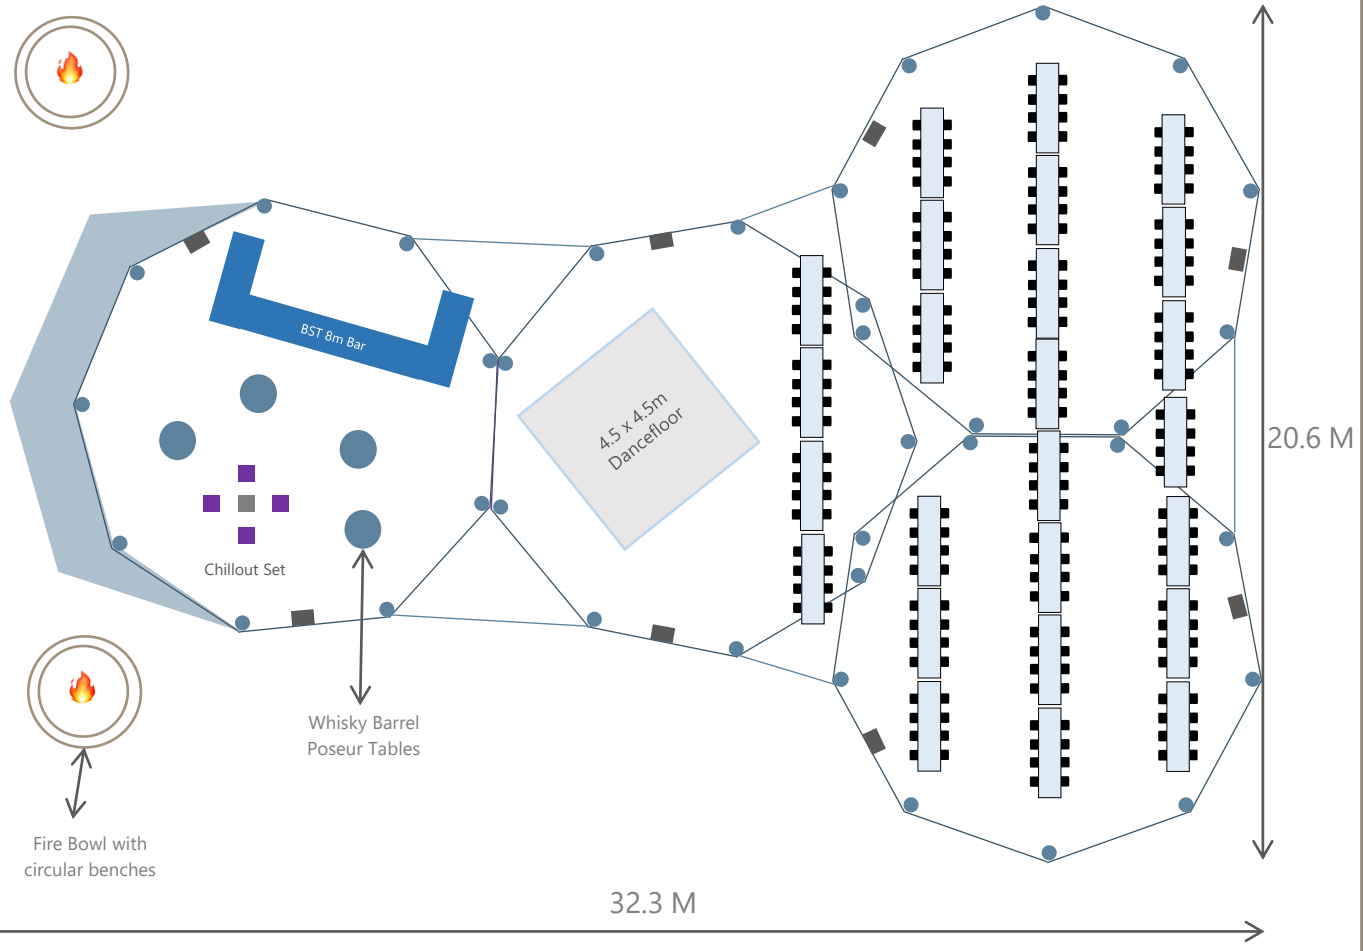

Package E 4 Big Hat Tipis

Joined together with specialist Link Kits
200 Guests

- | Long Tables and Chairs for 200 guests
- | Blue Sky Tipis 8m Bar
- | Dancefloor & Motorised Disco Ball
- | 1.5m Flower Ring x 2
- | Chillout Set
- | Whisky Barrel Poseur Tables x 4
- | Games package (4 x games)
- | Fire Bowl & Circular Benches x 2
- | 1 of the Tipis lifted at the front

From £9,850

Inc. VAT (ex. delivery and damage waiver)

NB: Delivery charges and Damage Waiver not included and are an additional charge