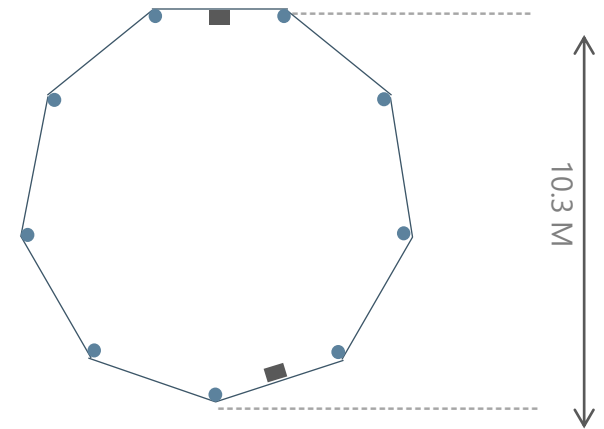

1 Big Hat, all sides down

Perfect for Winter events.