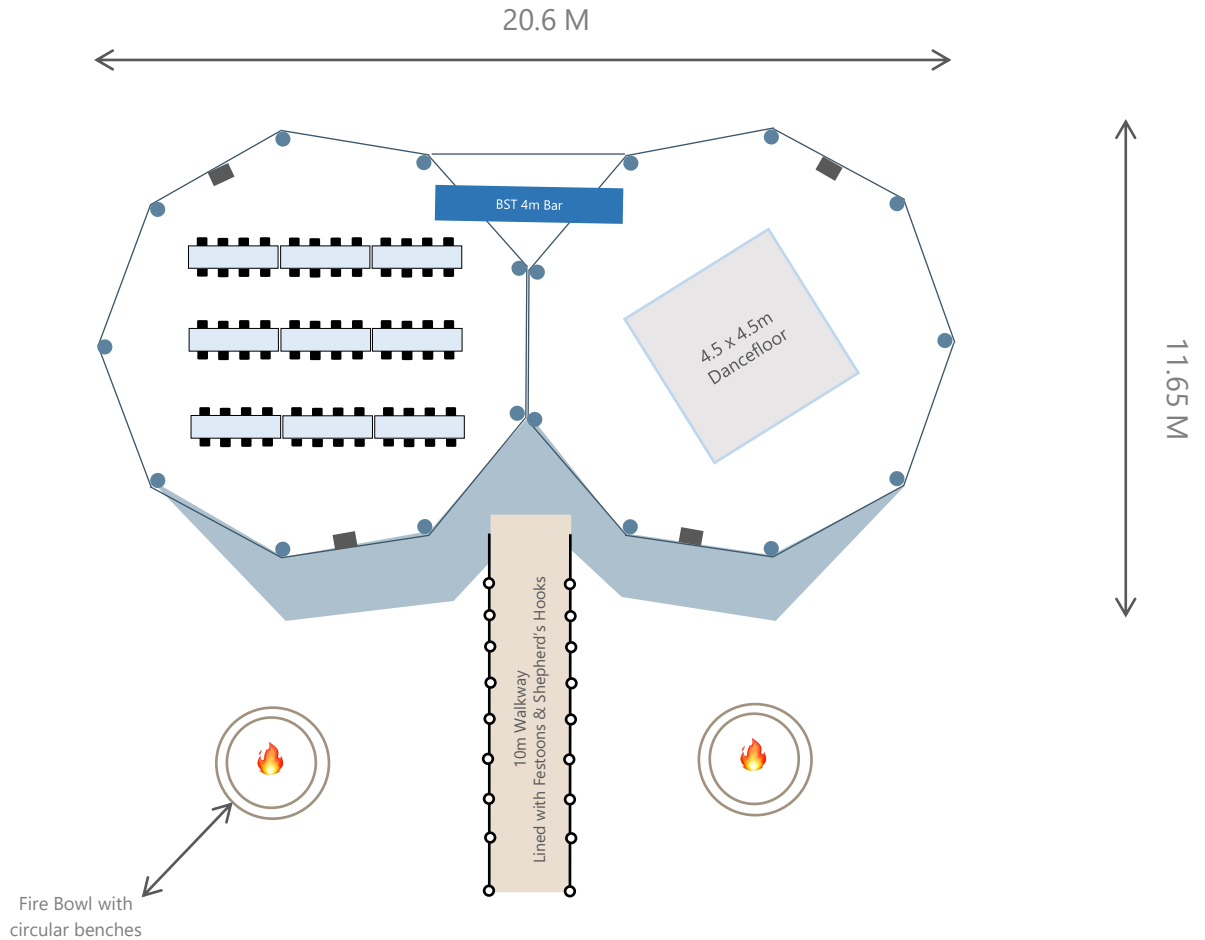

Package B 2 Big Hat Tipis

Joined together with a 2-Tipi Link Kit

70 Guests

- | Long tables and chairs for 70 guests
- | Blue Sky Tipis 4m Bar
- | Dancefloor & Motorised Disco Ball
- | 1.5m Flower Ring
- | 10m Walkway matting to match interior flooring
- | Festoons & Shepherd's Hooks to line walkway
- | Fire Bowl & Circular Benches x 2
- | Games package (2 x games)
- | Partially lifted at the front

From £5,590

Inc. VAT (ex. delivery and damage waiver)

NB: Delivery charges and Damage Waiver not included and are an additional charge