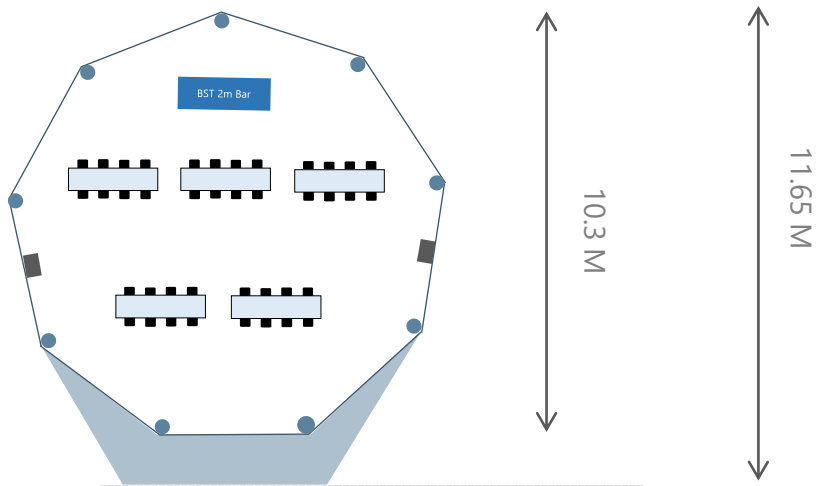

Package A 1 Big Hat Tipi

Have some, all or no sides up

30 Guests

- | Long tables and chairs for 30 guests
- | Blue Sky Tipis 2m Bar
- | Pearl Drop Chandelier
- | Partially lifted at the front

From £2,235

Inc. VAT (ex. delivery and damage waiver)