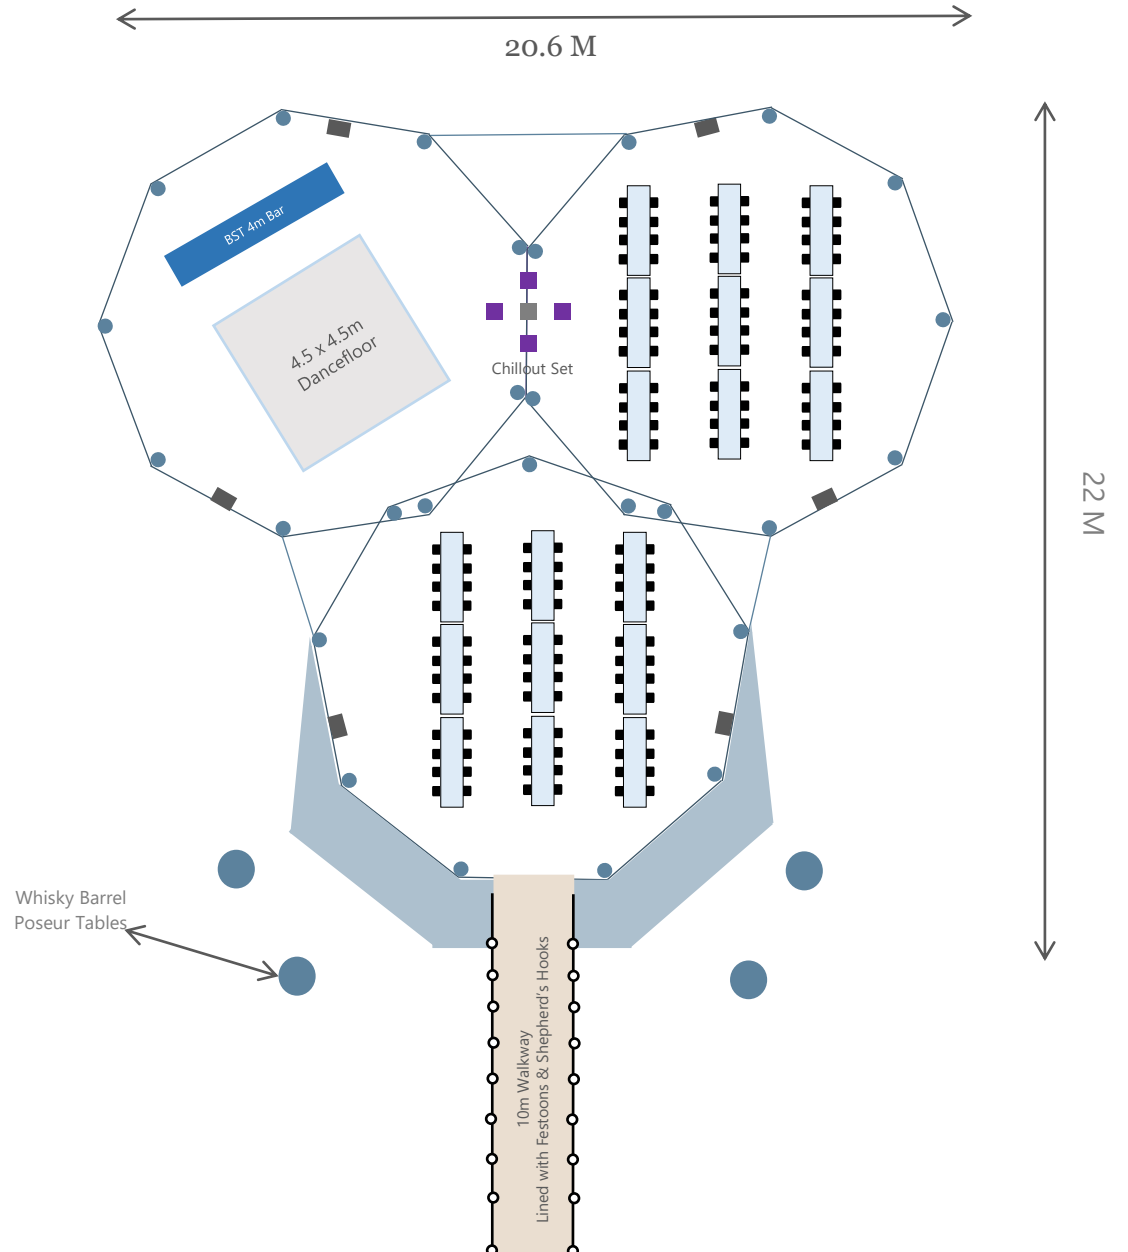

Package D 3 Big Hat Tipis

Joined together with a 3-Tipi Triangular Link Kit

140 Guests

- | Long Tables and Chairs for 140 guests
- | Blue Sky Tipis 4m Bar
- | Dancefloor & Motorised Disco Ball
- | Chillout Set
- | Whisky Barrel Poseur Tables x 4
- | 10m Walkway matting to match interior flooring
- | Festoons & Shepherd's Hooks to line walkway
- | 1 of the Tipis lifted at the front

From £6,900

Inc. VAT (ex. delivery and damage waiver)

NB: Delivery charges and Damage Waiver not included and are an additional charge