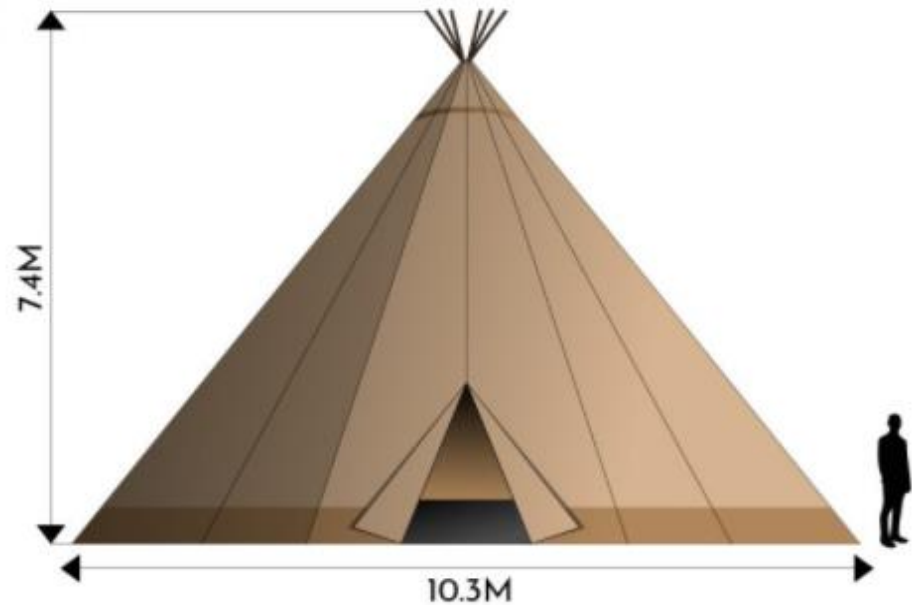

| Package D – 3 Big Hat Tipis (Triangle)

| Package E – 4 Big Hat Tipis

| Gallery – examples

NB. Packages all include dimensions

The Technical Part

SPECIFICATION

SIDES UP

Diameter	10.3M	13M
Total Height	7.4M	
Maximum Pole Length	8.25M	
Covered Area	83M ²	132M ²
Weight of Canvas	84K	
Number of Standing People	80	100
Number of Seated People	72	128
Number of Sleeping People	50	-

A Single
(Traditional)

A Single
(Witches Hat)

Dimensions

Your Tipi/s can be closed or have all, or some of the sides up.

This diagram shows the extra space having the sides up provides in 1 Tipi.

1 Big Hat, all sides lifted.