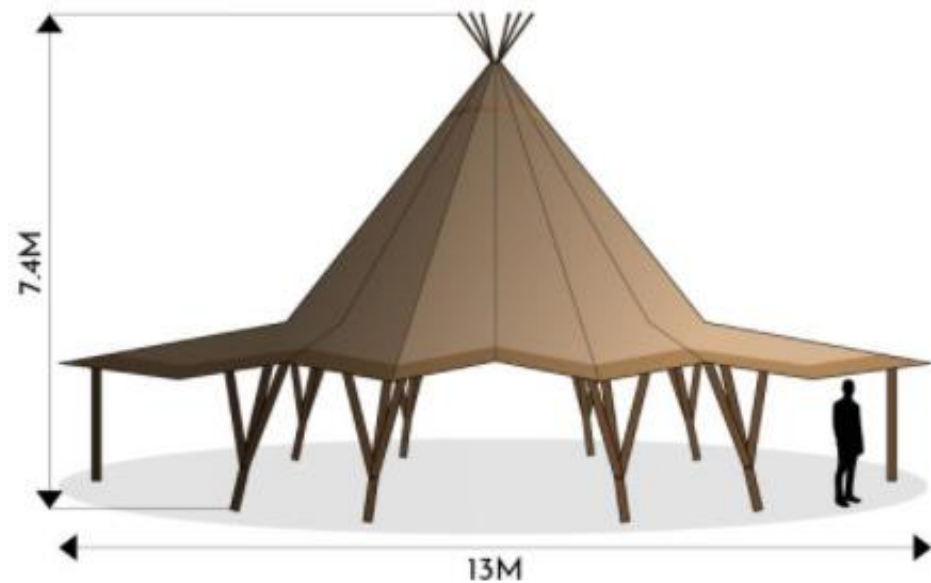

| Package D – 3 Big Hat Tipis (Triangle)

| Package E – 4 Big Hat Tipis

| Gallery – examples

NB. Packages all include dimensions

The Technical Part

SPECIFICATION

SIDES UP

Diameter	10.3M	13M
Total Height	7.4M	
Maximum Pole Length	8.25M	
Covered Area	83M ²	132M ²
Weight of Canvas	84K	
Number of Standing People	80	100
Number of Seated People	72	128
Number of Sleeping People	50	-

A Single
(Traditional)

A Single
(Witches Hat)

Dimensions

Your Tipi/s can be closed or have all, or some of the sides up.

This diagram shows the extra space having the sides up provides in 1 Tipi.

1 Big Hat, all sides lifted.