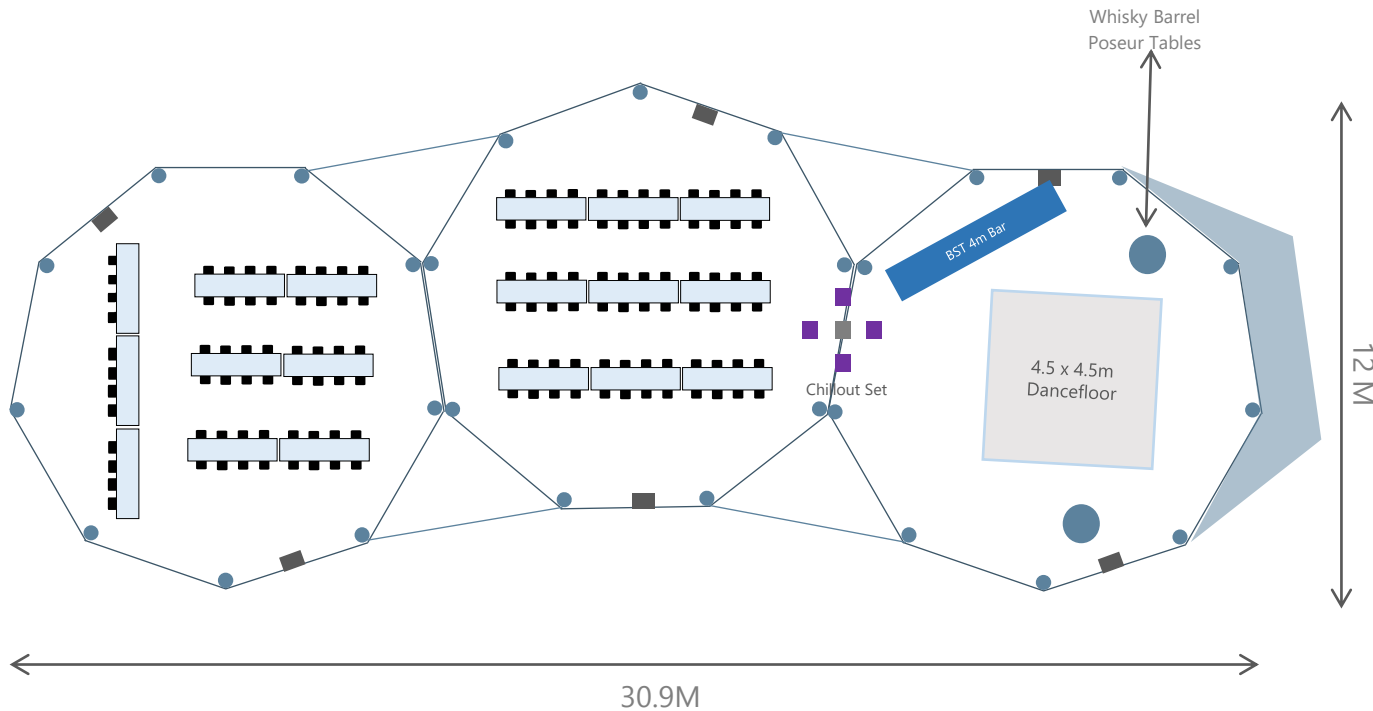

Package C 3 Big Hat Tipis

Joined together with a 3-Tipi Linear Link Kit

130 Guests

| Long Tables and Chairs for 132 guests

| Blue Sky Tipis 4m Bar

| 1.5m Flower Ring

| Pearl Drop Chandelier

| Dancefloor & Motorised Disco Ball

| Chillout Set

| Whisky Barrel Poseur Tables x 2

| Games package (2 x games)

| Tipi lifted on the short end; you can lift the tipis across the long end as an alternative look

From £7,100

Inc. VAT (ex. delivery and damage waiver)

NB: Delivery charges and Damage Waiver not included and are an additional charge