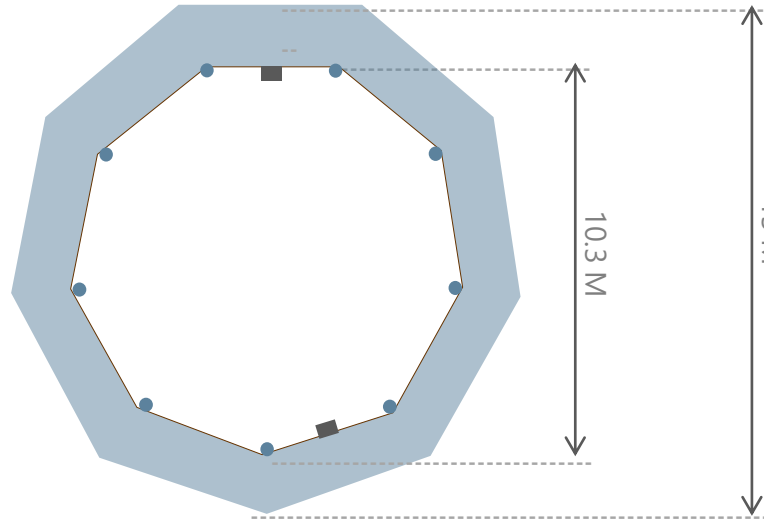

| Package D – 3 Big Hat Tipis (Triangle)

| Package E – 4 Big Hat Tipis

| Gallery – examples

NB. Packages all include dimensions

The Technical Part

SPECIFICATION

SIDES UP

Diameter	10.3M	13M
Total Height	7.4M	
Maximum Pole Length	8.25M	
Covered Area	83M ²	132M ²
Weight of Canvas	84K	
Number of Standing People	80	100
Number of Seated People	72	128
Number of Sleeping People	50	-

A Single
(Traditional)

A Single
(Witches Hat)

Dimensions

Your Tipi/s can be closed or have all, or some of the sides up.

This diagram shows the extra space having the sides up provides in 1 Tipi.

1 Big Hat, all sides lifted.